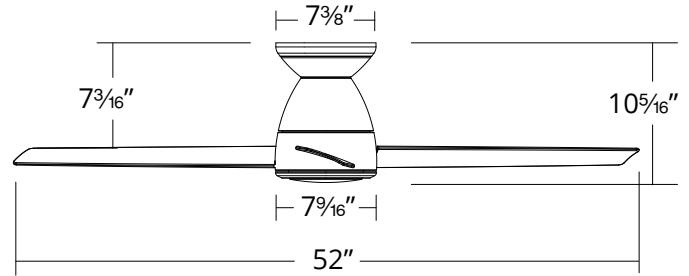

TIP TOP

FH-W2004-52L

52" Flush Mounted Fan

MODERN FORMS SMART FANS

PRODUCT DESCRIPTION

Classic design meets a modern aesthetic. The wet rated aluminum construction and versatile styling allows Tip Top to cool a sun-facing porch, or a stylish living room. The Modern Forms app allows for seamless integration of this innovative smart fan with your smart home controls and voice control devices, including Google Home, Amazon Alexa, and Josh Ai.

FEATURES

- 6 fan speeds through both Summer and Winter Modes
- Silent DC motor
- Includes BT remote control
- Optional wall control for 3, 4-way control sold separately
- Compatible with Modern Forms app

AIRFLOW/ENERGY EFFICIENCY

Weighted-Average/High Airflow CFM:	3490/5250
Weighted-Average/High Energy Use (W):	13/20
Estimated Yearly Energy Cost ($):	$3.49
Weighted-Average/High Efficiency (CFM/W):	211/263
Max RPM:	167

ORDER NUMBER

Model	Housing	Blade
FH-W2004-52L	BA <i>Brushed Aluminum</i>	TT <i>Titanium Silver</i>
	MB <i>Matte Black</i>	MB <i>Matte Black</i>
	MW <i>Matte White</i>	MW <i>Matte White</i>

Example: **FH-W2004-52L-MW**

For 2700K add "-27" ; for 3500K add "-35" before the finish: **FH-W2004-52L-27-MW**

*Results may vary based on application and surroundings.

*This fan comes uni-pack - blade select options are not available

The Modern Forms app synchronizes seamlessly with smart home devices you already own

modernforms.com
Phone (800) 526.2588
Fax (800) 526.2585

Headquarters/Eastern Distribution Center
44 Harbor Park Drive
Port Washington, NY 11050

Central Distribution Center
1600 Distribution Ct
Lithia Springs, GA 30122

Western Distribution Center
1750 Archibald Avenue
Ontario, CA 91760

Modern Forms retains the right to modify the design of our products at any time as part of the company's continuous improvement program. JUL 2020

SPECIFICATIONS

Construction:	Aluminum, ABS
Blade:	14° Pitch, 52" sweep
Wire:	32"
Hanging Weight:	10.5 lbs
Total Power:	33W
Standards:	UL/cUL Wet Location listed, Title 24 JA8-2016 Compliant, Title 20, Energy Star rated
Motor Type:	125 x 12 sensorless DC motor

WIRELESS PERFORMANCE

Wi-Fi Range:	Up to 150 ft*
Bluetooth Range:	Up to 150 ft

LUMINAIRE PERFORMANCE

Light Source:	LED
Light Wattage:	13W
Lumens/Delivered Lumens:	1100/754
Dimming:	Integrated
CRI:	90
Color Temperature:	3000K (2700K/3500K options available)
Rated Life:	50,000 hours