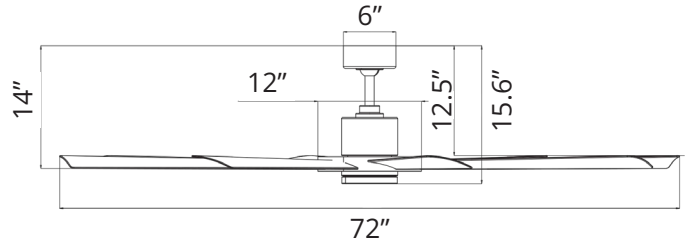

AURA

FR-W2303-72L

72" Ceiling Fan

MODERN FORMS

SMART FANS

PRODUCT DESCRIPTION

The sublime Aura Smart Ceiling Fan by Modern Forms defines the look and performance you desire in your bedroom, dining, or living area. A 72-inch sweep and a broad array of eight blades transport a swiftly moving surge of air across your room from an overhead silhouette with a cool cutting edge. Each blade is expertly engineered with a subtle curve to push a relaxed, comfortable breeze down over the room. Your remote control will commission one of its six speeds and drive the engine of comfort into your home.

FEATURES

- 6 fan speeds through both Summer and Winter Modes
- Silent DC motor
- Includes BT remote control
- Optional wall control for 3, 4-way control sold separately
- Compatible with Modern Forms app

AIRFLOW/ENERGY EFFICIENCY

Weighted-Average/High Airflow CFM:	7188/9420
Weighted-Average/High Energy Use (W):	29/43
Estimated Yearly Energy Cost ($):	8
Weighted-Average/High Efficiency (CFM/W):	250
Max RPM:	83

ORDER NUMBER

Model	Housing	Blade
FR-W2303-72L	MB <i>Matte Black</i>	MB <i>Matte Black</i>
	MB <i>Matte Black</i>	MB <i>Brushed Nickel</i>
	MB <i>Matte Black</i>	SB <i>Soft Brass</i>
	MW <i>Matte White</i>	SB <i>Soft Brass</i>
	BN <i>Brushed Nickel</i>	MW <i>Matte White</i>

Example: FR-W2303-72L-SB/MB

*Results may vary based on application and surroundings.
*This fan comes uni-pack - blade select options are not available

¹ MB and BN/MW are CCT - remaining finishes are transitioning through April of 2024. Contact factory for confirmation.

The Modern Forms app synchronizes seamlessly with smart home devices you already own

modernforms.com
Phone (800) 526.2588
Fax (800) 526.2585

Headquarters/Eastern Distribution Center
44 Harbor Park Drive
Port Washington, NY 11050

Central Distribution Center
1600 Distribution Ct
Lithia Springs, GA 30122

Western Distribution Center
1750 Archibald Avenue
Ontario, CA 91760

SPECIFICATIONS

Construction:	Aluminum, Steel, ABS
Blade:	16° Pitch, 72" sweep
Downrod:	.75"W x 6"H included
Mounting Slope:	Up to 30°
Wire:	80"
Hanging Weight:	33.5 lbs
Total Power:	63W
Standards:	UL/cUL Wet Location listed, Title 24 JA8-2016 Compliant, Title 20, Energy Star rated
Motor Type:	125 x 25 sensorless DC motor

WIRELESS PERFORMANCE

Wi-Fi Range:	Up to 150 ft*
Bluetooth Range:	Up to 150 ft*

LUMINAIRE PERFORMANCE

Light Source:	LED
Light Wattage:	19.5W
Lumens/Delivered Lumens:	1600/944
Dimming:	Integrated
CRI:	90
CCT Color Temperature:	3000K (2700K/4000K/5000K) selectable¹
Rated Life:	50,000 hours